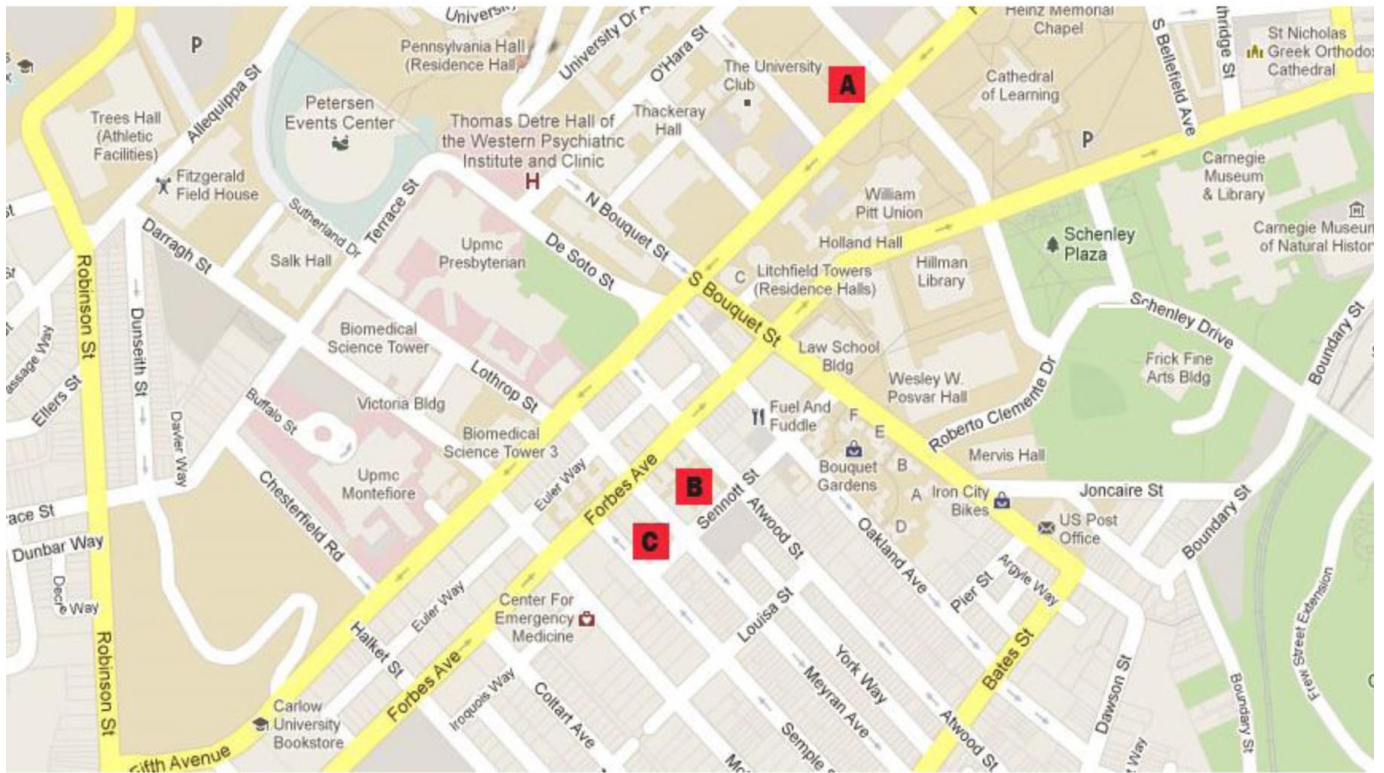

Parking near the Pitt Men's Study office

If you're driving into Oakland for your study appointment, here are some parking suggestions...

A – Soldiers and Sailors Hall

B – Sennott Square

C – City of Pittsburgh Parking

On-street metered parking is also available along Forbes, Semple and parts of Meyran Avenue.

The walk from A to the Men's Study office is approximately ten minutes.

Call us if you need directions - (412) 412-624-2008 or toll-free at 1-800-987-1963.